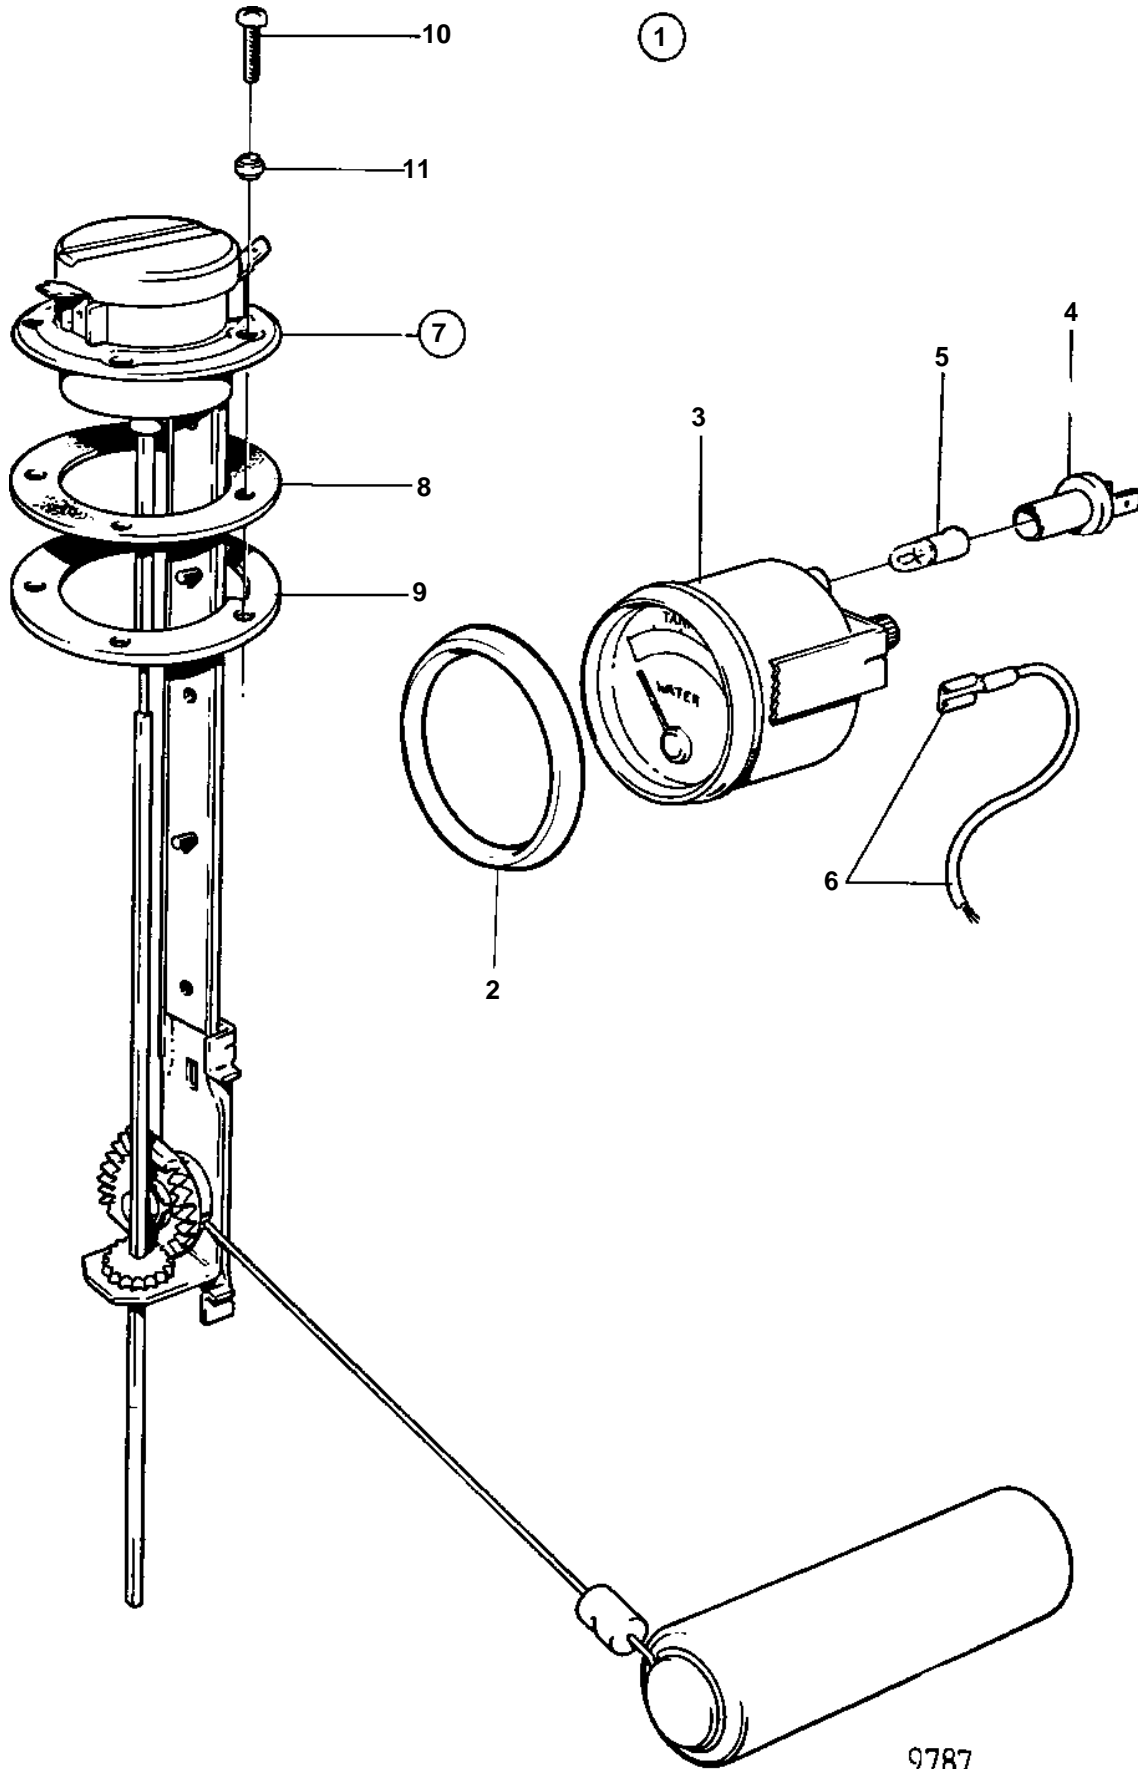

COMMON

COMMON

REF	PART NO.	QTY	DESCRIPTION	SEE SEC.	NOTES
1		1	Tank gauge kit		
2	858643	1	• Front ring		
3	863941	1	• Fuel gauge		
4	863945	1	• • Bulb socket		For instruments of early production should white bulb 182059 and bulb holder 808175 be mounted.
5	863947	1	• • Bulb		For instruments of early production should white bulb 182059 and bulb holder 808175 be mounted.
6		X	• Electrical materials	1963	
7	873772	1	• Tank sensor		(837999)
8	89865	1	• • Gasket		
9	834480	1	• • Flange		
10	956078	4	• • Screw		L=16mm
	956081	1	• • Screw		L=25mm
11	834481	5	• • Gasket		